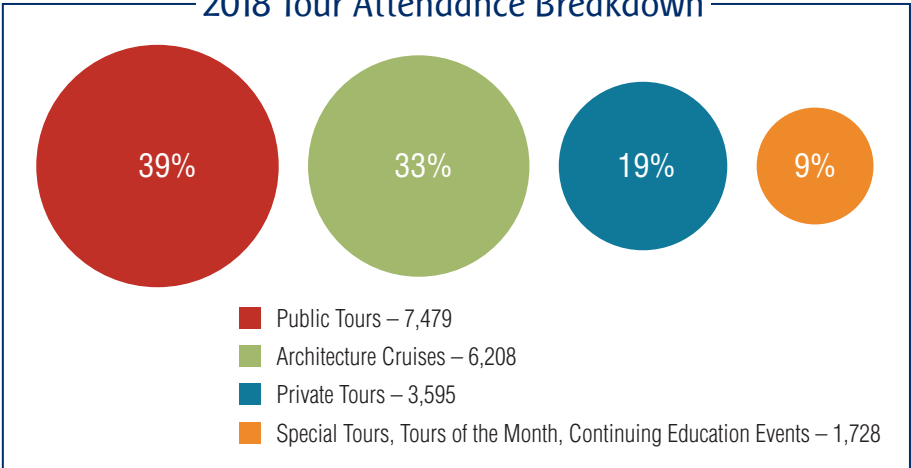

Programming

210 Volunteers • 1,421 Tours
 214 Private Tours • 19,010 Tour Participants

2018 Tour Attendance Breakdown

Special Programming & Events

Continuing Education Events

- Boston's French Connection
- Capt. James and Hepzibah Swan Presentation
- Curley To Collins: Reuniting a Divided City
- Hidden Treasures of Dorchester Presentation
- Rethinking Boston's Brutalism
- South Boston's Broadway