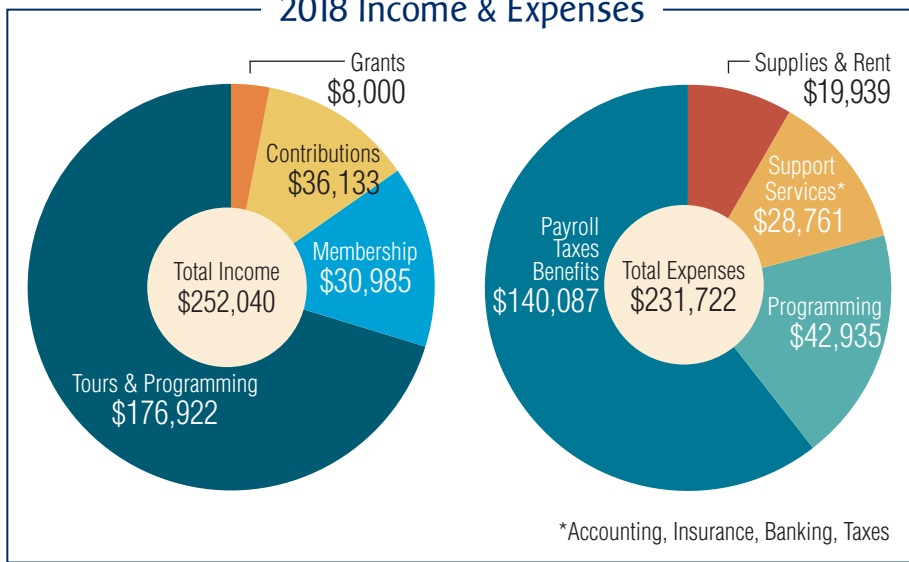

"Our guide's enthusiasm was contagious."

"Best tour I ever had!"

Administrative Report

2018 Income & Expenses

Partners

Arlington Community Education
Boston Book Festival
Boston Harborfest
Boston Literary District
Boston Preservation Alliance
Boston Society of Architects
Boston Women's Heritage Trail
Brookline Adult and Community Education
Cambridge Center for Adult Education
Charles Riverboat Company
City of Boston
Needham Community Education
Old South Meeting House
Osher Lifelong Learning Institute
Revolution 250
Vilna Shul

Corporate Members

The Boston Beer Company
Boston Society of Architects
Cambridge Trust Company
Dimeo Construction Company
Flansburgh Architects
Goodwin Procter
Leers Weinzapfel Associates

Staff

Samantha Nelson, *Executive Director*
Cortnee Bollard, *Program Manager*
Alex Clermont, *Program Associate*
Ken Golner, *Communications Coordinator*

Board of Trustees

Barbara Berenson
Tom Chung, *Clerk*
John Cinkala
Dayl Cohen, *Volunteer Liaison*
John Currier
Libby Dilling
Jane Li
Susan Pepin, *Chair*
Lauren Pfizenmaier, *Treasurer*
Meghan Scott
Shannon Slaughter

Cover photo by Werner Kunz

Boston By Foot is a 501(c)3 educational nonprofit founded in 1976.